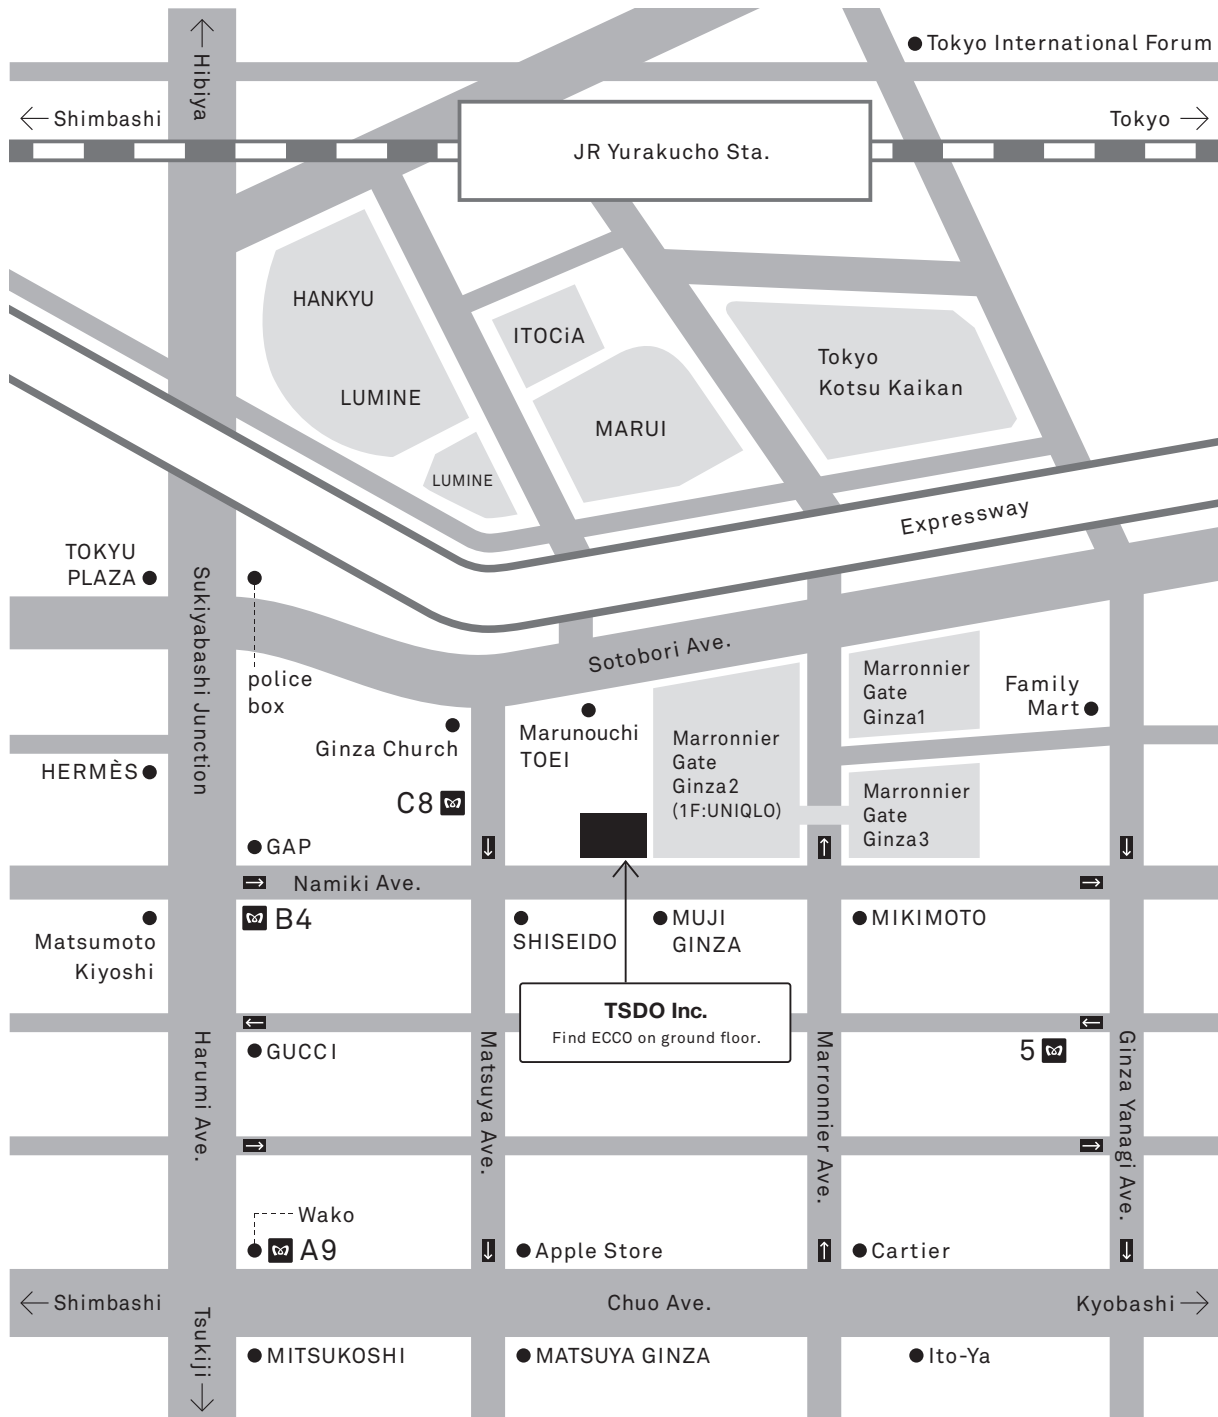

TSDO Inc.

Namiki bldg. 6F 3-2-10 Ginza Chuo-ku Tokyo 104-0061 Japan

Tel +81-3-3538-2051 / Fax +81-3-3538-2054

-  C8 — 1 minute walk from C8 exit of Marunouchi Line Ginza Station
-  B4 — 2 minute walk from B4 exit of Hibiya Line Ginza Station
-  A9 — 3 minute walk from A9 exit of Ginza Line Ginza Station
-  5 — 3 minute walk from 5 exit of Yurakucho Line Ginzaicchoume Station